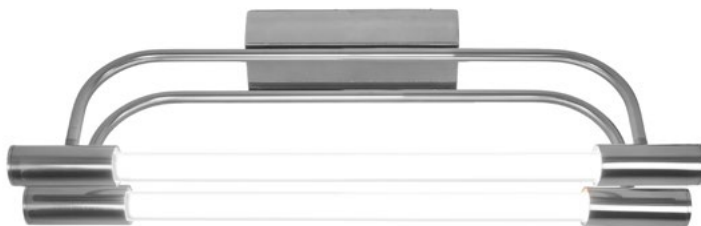

Customization Options: colors.
Check on the last page of this family.

Painted or polished aluminum lamp.

Voltage: 127V/220V | Indoor use.

Plafon Opus Pequeno 3391-2

Small Opus Flush Ceiling

2 Lâmpadas tubo LED T8 10W
L 10,5 x C 67 x A 17
Canopla C 13 x L 8,5