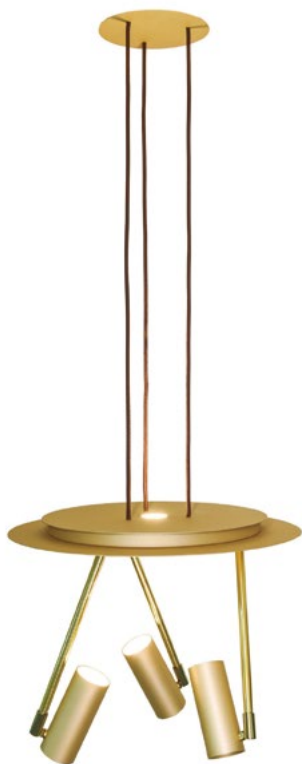

Customization Options: colors.
Check on the last page of this family.

Polished rod with painted tube and ceiling canopy aluminum lamp.

Voltage: 127V/220V | Indoor use.

Pendente Disco 4663-3 • Disco Pendant