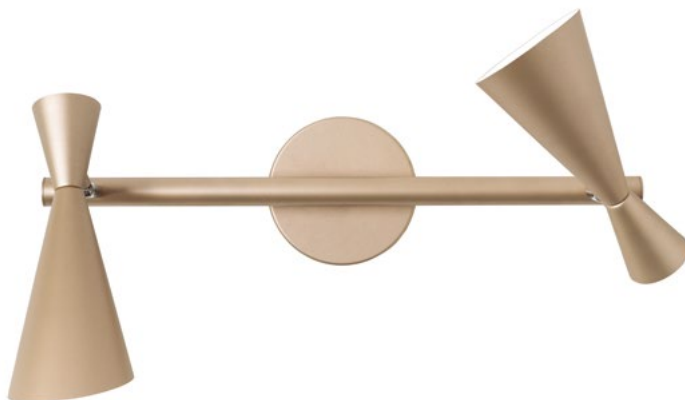

Arandela/Plafon Zig Zag 2321-2

Zig Zag Wall Sconce/Flush Ceiling

2 E27
Bulbo LED até 10W
Cúpula D 11 x C 30
C 59
P 37
A 48
Canopla D 15
Distância canopla-varão 3

Opções de Personalização: cores e articulação de movimento da cúpula.
Veja na página final desta linha.

Modelo em alumínio pintado ou lixado ou polido e com foco de luz direcionável.
Ligação direta.

Tensão: 127V/220V | Uso interno.

2 E27
LED Bulb up to 10W
Dome D 11 x L 30
L 59
Dp 37
H 48
Ceiling canopy D 15
Distance ceiling canopy-rod 3

*Customization Options: colors and dome swivel joint.
Check on the last page of this family.*

*Brushed or painted or polished aluminum lamp with directable spotlight.
Direct connection to the electric current.*

Voltage: 127V/220V | Indoor use.